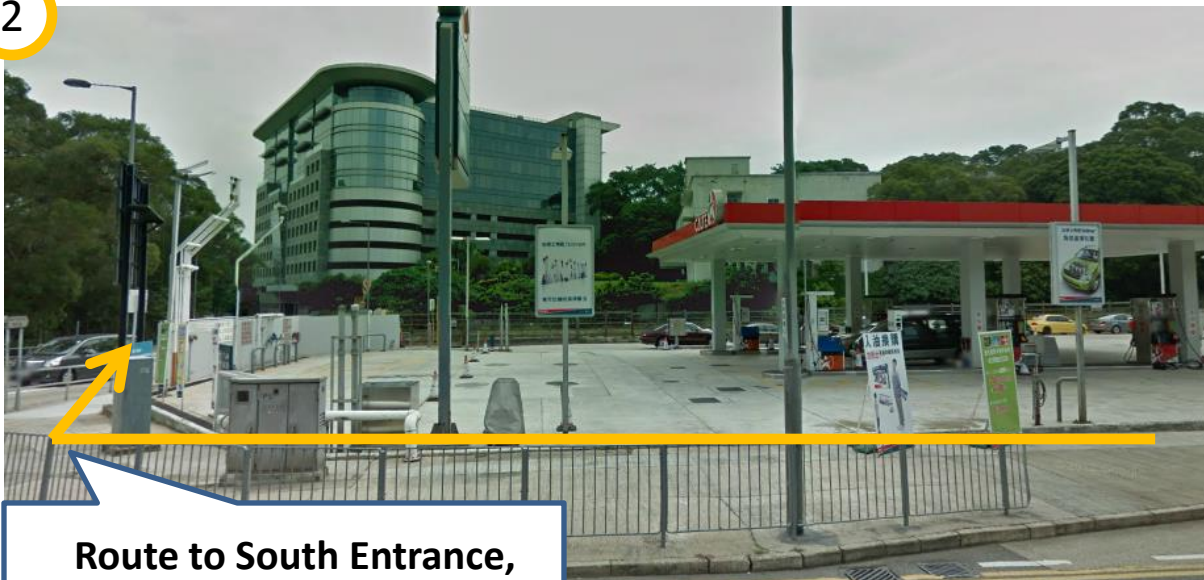

Tips for Program Participants:

Route from Crowne Plaza / Holiday Inn Express to Lo Ka Chung Building, HKUST

1) Travel by MTR from Tseung Kwan O Station to Hang Hau Station

2) Locate Minibus Station to HKUST

1) Alight at Exit B1

2) Path to Hang Hau Station Public Transport Interchange

3) Path to Minibus Station

4) Minibus Station for Route No. 11 to Choi Hung (Recommended) or No. 11M

Suggested Transportation: Minibus Route No. 11 Hang Hau MTR Station to Choi Hung (via HKUST)

**Alight at South
Entrance Bus Station
(Inside HKUST Campus)**

Alternative: Minibus Route No. 11M (Hang Hau MTR Station to HKUST)

1

Alight at bus station
(Near Gas Station)

2

Route to South Entrance,
HKUST